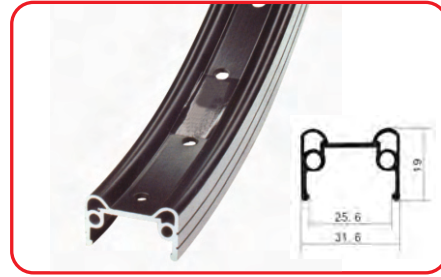

SBD-SR016

SIZE-17-18" X 2.75
SPOKE HOLE - 36H
FINISH-CP

SBD-SR023

SIZE-20"-22" X 1.75
SPOKE HOLE - 36H
FINISH-BLACK PAINTING

SBD-AR024

SIZE-20-26" X 1.75 /
22-26" X 1-3/8 27" X 1-1/4
SPOKE HOLE - 20H,24H,32H,36H
SURFACE TREATMENT : PAINTING W/CNC SIDE