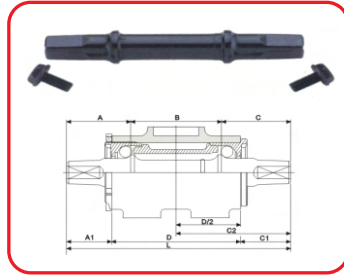

SBD-SB01

STEEL BALL
 HIGH CARBON HIGH CROME
 GRADE : 100 ,200, 500 & 1000
 SIZE :1/8" , 5/32" , 3/16" , 1/4" 5/16"

SBD-BR

S.NO.	SIZE	SUITABLE FOR
A	5/32"X16 BALLS	FORK FITTING
B	1/4" X9 BALLS	BB CUPS
C	1/4" X7 BALLS	REAR HUB
D	3/16" X 7BALLS	FRONT HUB
M	1/4"X11 BALLS	BB FITTING
N	7/32" X 9 BALLS	COASTER HUB
L	5/32" X 22 BALLS	FORK FITTING

SBD-A01
BB-AXLE COTTERLESS
(NUT TYPE)
COLD FORGED QUALITY
SIZE-AS PER ORDER
FINISH-BLACK/UCP

SBD-A02
BB-AXLE COTTERLESS
(BOLT TYPE)
COLD FORGED QUALITY
SIZE-AS PER ORDER
FINISH-BLACK/UCP

SBD-A04
BB-AXLE COTTERED
COLD FORGED QUALITY
SIZE-36-56-48MM,LENGTH-
140MM OR AS PER ORDER
FINISH-BLACK/UCP