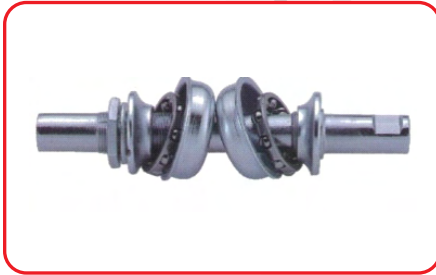

SBD-SB01

STEEL BALL
 HIGH CARBON HIGH CROME
 GRADE : 100 ,200, 500 & 1000
 SIZE :1/8" , 5/32" , 3/16" , 1/4" 5/16"

SBD-BR

S.NO.	SIZE	SUITABLE FOR
A	5/32"X16 BALLS	FORK FITTING
B	1/4" X9 BALLS	BB CUPS
C	1/4" X7 BALLS	REAR HUB
D	3/16" X 7BALLS	FRONT HUB
M	1/4"X11 BALLS	BB FITTING
N	7/32" X 9 BALLS	COASTER HUB
L	5/32" X 22 BALLS	FORK FITTING

SBD-A01
BB-AXLE COTTERLESS
(NUT TYPE)
COLD FORGED QUALITY
SIZE-AS PER ORDER
FINISH-BLACK/UCP

SBD-A02
BB-AXLE COTTERLESS
(BOLT TYPE)
COLD FORGED QUALITY
SIZE-AS PER ORDER
FINISH-BLACK/UCP

SBD-A04
BB-AXLE COTTERED
COLD FORGED QUALITY
SIZE-36-56-48MM,LENGTH-
140MM OR AS PER ORDER
FINISH-BLACK/UCP