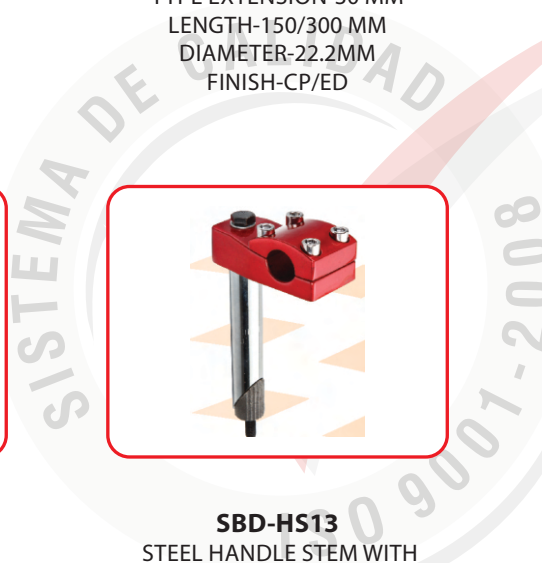

SBD-HS04

STEEL HANDLE STEM BMX
WITH TOP ALLOY
EXTENSION- 60/80/100/110 MM
LENGTH-150/180 MM
DIAMETER-22.1 / 22.2 MM
FINISH-CP/ED

SBD-HS13

STEEL HANDLE STEM WITH
TOP ALLOY
DIAMETER-22.1 / 22.2 MM
BORE DIAMETER-21.1 / 22.2 MM
FINISH-SILVER/ COLORED

SBD-HS21

ALLOY HANDLE STEM
EXTENSION- 80/100/120 MM
LENGTH-150 MM
DIAMETER-22.2 / 25.4 MM
ANGLE-10 / 20 DEGREE
FINISH-CP/ED

SBD-SE07

ALLOY STEM EXTENSION
SIZE-80 MM
BORE DIAMETER-25.4 , 28.6 MM
FINISH-SILVER / COLOR

SBD-SE16

ALLOY STEM EXTENSION
SIZE-110 MM
BORE DIAMETER-25.4MM
FINISH-SILVER / COLOR

SBD-SE-23

ALLOY STEM EXTENSION
SIZE-60/80/100/120 MM
BORE DIAMETER-25.4MM
FINISH-SILVER / COLOR

把立

Potence

Haste

Codo