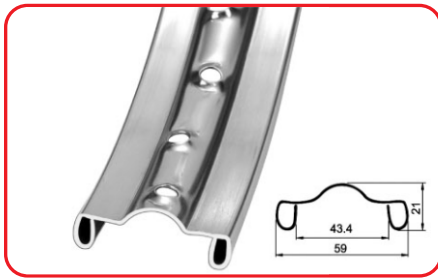

SIZE-24-26" X 1.75-2.125, 22-26" X 1-3/8
SPOKE HOLE - 20H,28H,32H,36H,40H
FINISH-CP/COLOR PAINTING

SBD-SR013

SIZE-20-26" X 2.125
SPOKE HOLE - 28H,36H
FINISH-CP/W/KNURLING

SBD-SR014

SIZE-20-26" X 2.125
SPOKE HOLE - 28H,36H
FINISH-CP