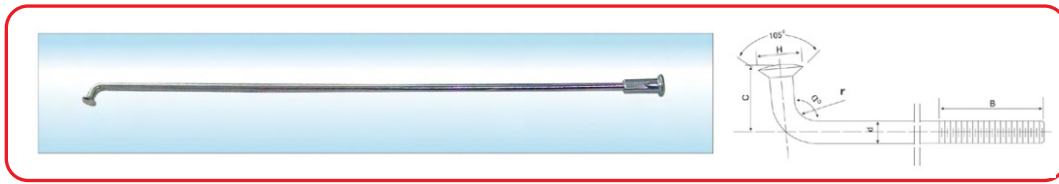

SBD-SN01

GAUGE	d	B	H	C	a°	r	MATERIALS
15G (#15)	1.8^{+0.03}_{-0.03}	9^{+0.1}_{-0.1}	3.7^{+0.1}_{-0.1}	6.0^{+0.1}_{-0.1}	95°	1.8	C, S, Z
14G (#14)	2.0^{+0.03}_{-0.03}	9^{+0.1}_{-0.1}	3.9^{+0.1}_{-0.1}	6.0^{+0.1}_{-0.1}	95°	1.8	C, S, Z
13G (#13)	2.3^{+0.03}_{-0.03}	10^{+0.1}_{-0.1}	4.5^{+0.1}_{-0.1}	7.0^{+0.1}_{-0.1}	95°	1.9	C, S, Z
12G (#12)	2.6^{+0.03}_{-0.03}	10^{+0.1}_{-0.1}	5.1^{+0.1}_{-0.1}	7.5^{+0.1}_{-0.1}	100°	2.1	C, S, Z
11G (#11)	2.9^{+0.03}_{-0.03}	12^{+0.1}_{-0.1}	5.7^{+0.1}_{-0.1}	8.0^{+0.1}_{-0.1}	100°	2.3	C, Z
10G (#10)	3.2^{+0.03}_{-0.03}	12^{+0.1}_{-0.1}	6.4^{+0.1}_{-0.1}	9.5^{+0.1}_{-0.1}	100°	2.4	C, Z
9G (#9)	3.5^{+0.03}_{-0.03}	12^{+0.1}_{-0.1}	6.9^{+0.1}_{-0.1}	10.5^{+0.1}_{-0.1}	100°	2.6	C, Z
8G (#8)	4.0^{+0.03}_{-0.03}	12^{+0.1}_{-0.1}	7.5^{+0.1}_{-0.1}	11.5^{+0.1}_{-0.1}	100°	3.2	C, Z

MATERIALS :C=CHROME PLATED STEEL, S=STAINLESS STEEL, Z=ZINC PLATED STEEL
SPOKES LENGTH: 73 MM-310 MM ,QTY UNIT:GR=GROSS OF 144 PCS