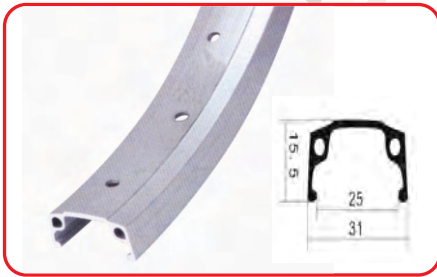

SBD-AR007

SIZE-12-26" X 1.75
SPOKE HOLE 16H,20H,28H,32H,36H