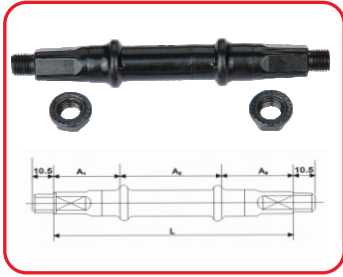

Cadena/Balines

Chain/Steel Ball

SBD-C01

CHAIN 1/2"X 1/8" X 114 LINKS
 BREAKING LOAD :820 KGF
 WEIGHT -450 GMS
 FINISH-GOLDEN,BLACK,BNCP
 PACKING -POLYBAG ,BOX, BLISTER

SBD-C02

CHAIN 1/2"X 3/32" X 116 LINKS
 BREAKING LOAD :850 KGF
 FINISH-GOLDEN,BLACK,BNCP
 PACKING -POLYBAG ,BOX, BLISTER

SBD-SB01

STEEL BALL
 HIGH CARBON HIGH CROME
 GRADE : 100 ,200, 500 & 1000
 SIZE :1/8" , 5/32" , 3/16" , 1/4" 5/16"

SBD-BR

S.NO.	SIZE	SUITABLE FOR
A	5/32"X16 BALLS	FORK FITTING
B	1/4" X9 BALLS	BB CUPS
C	1/4" X7 BALLS	REAR HUB
D	3/16" X 7BALLS	FRONT HUB
M	1/4"X11 BALLS	BB FITTING
N	7/32" X 9 BALLS	COASTER HUB
L	5/32" X 22 BALLS	FORK FITTING