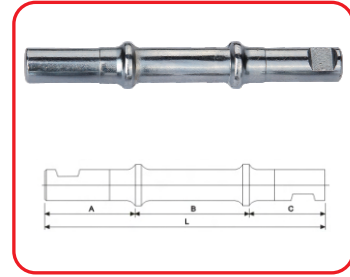

SBD-A04
BB-AXLE COTTERED
COLD FORGED QUALITY
SIZE-36-56-48MM,LENGTH-
140MM OR AS PER ORDER
FINISH-BLACK/UCP